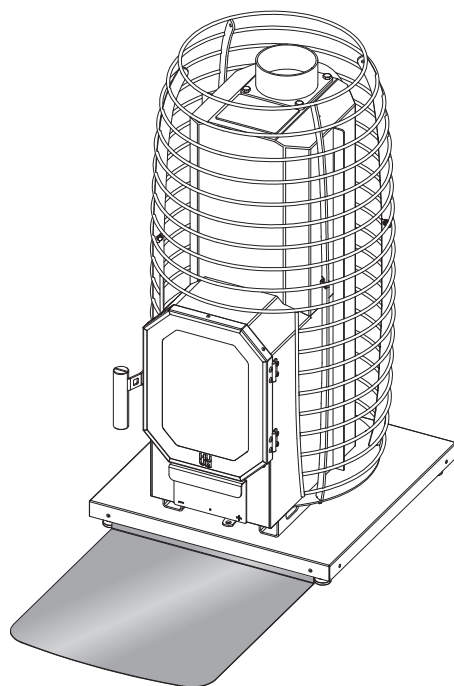

Made in Estonia, EU

製造元

HUUM OÜ

Vahi tee 9, Tartumaa
60534, Estonia

販売元:

HUUMジャパン合同会社

info@huum.jp
huum.jp
#huumsauna

ENG Protective plate

Suitable for all **HIVE Flow** heaters. Protects floors made of combustible materials from the risk of fire in accordance with general fire safety requirements.

- Remove the protective film.
- Attach to the floor with the screws suitable for the floor material /with moisture-proof 2-sided tape/silicone compound.
  Not included.
- Ensure that the upturned edge remains under the heater or protective bedding.

Find the latest updates on our website: huum.jp

JPN 保護プレート

全ての**HIVE Flow**シリーズに適しています。一般的な火災安全要件に従い、可燃性材料でできた床を火災の危険から守ります。

- 保護フィルムを取り外してください。
- 床材に適したネジで両面テープ/シリコンコンパウンドを使用して取り付けます。セットには含まれません。
- プレートの立上りが保護土台もしくはストーブの下に食い込んでいることを確認してください。

必要な情報はすべて当社のウェブサイト www.huum.jp にてご覧いただけます。