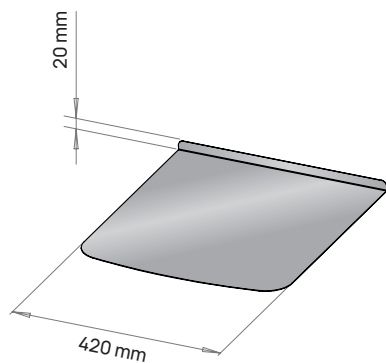

HIVE FLOW

♥ OF SAUNA