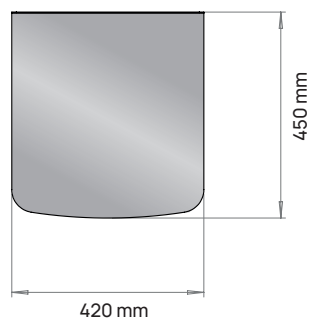

HIVE FLOW

♥ OF SAUNA