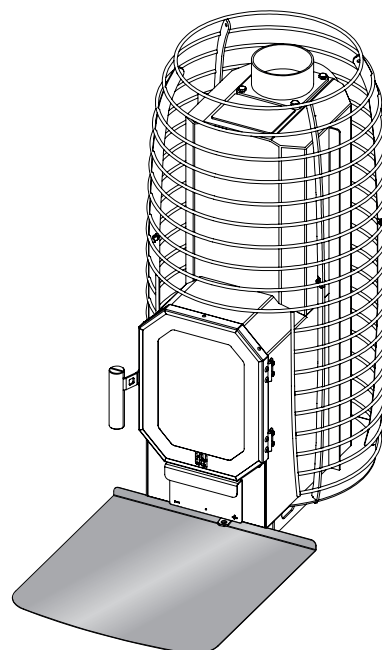

Made in Estonia, EU

製造元

HUUM OÜ

Vahi tee 9, Tartumaa
60534, Estonia

販売元:

HUUMジャパン合同会社

info@huum.jp
huum.jp
#huumsauna

ENG Protective plate

Suitable for all **HIVE Flow** heaters. Protects floors made of combustible materials from the risk of fire in accordance with general fire safety requirements.

- Remove the protective film.
- Attach to the floor with the screws suitable for the floor material /with moisture-proof 2-sided tape/silicone compound.
  Not included.
- Ensure that the upturned edge remains under the heater or protective bedding.

Find the latest updates on our website: huum.jp

JPN 保護プレート

全ての**HIVE Flow**シリーズに適しています。一般的な火災安全要件に従い、可燃性材料でできた床を火災の危険から守ります。

- 保護フィルムを取り外してください。
- 床材に適したネジで両面テープ/シリコンコンパウンドを使用して取り付けます。セットには含まれません。
- プレートの立上りが保護土台もしくはストーブの下に食い込んでいることを確認してください。

必要な情報はすべて当社のウェブサイト www.huum.jp にてご覧いただけます。